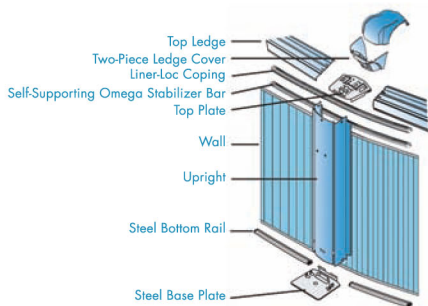

FRAME STRUCTURE